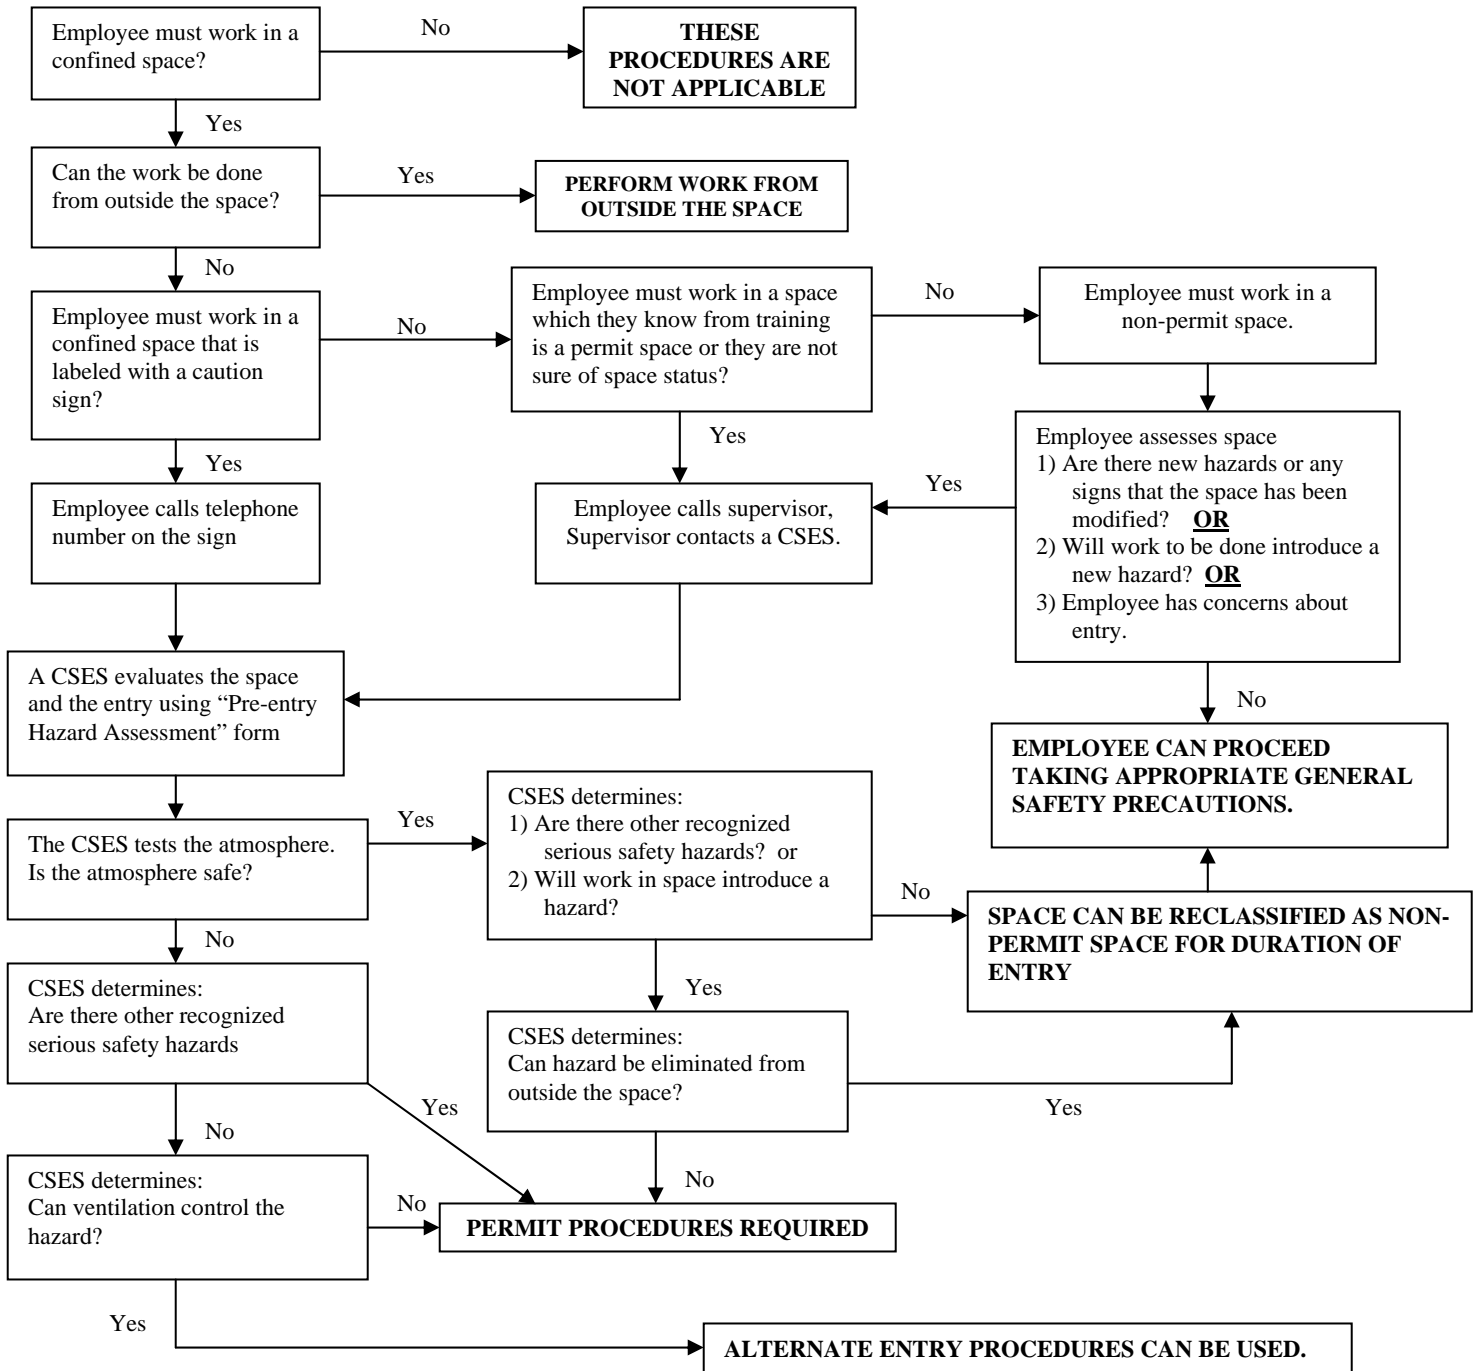

Appendix: D

Confined Space Pre-Entry Assessment Decision Tree

CSES refers to an authorized Confined Space Entry Supervisor. Refer to the Duke Confined Space Program for more information on confined space entries.